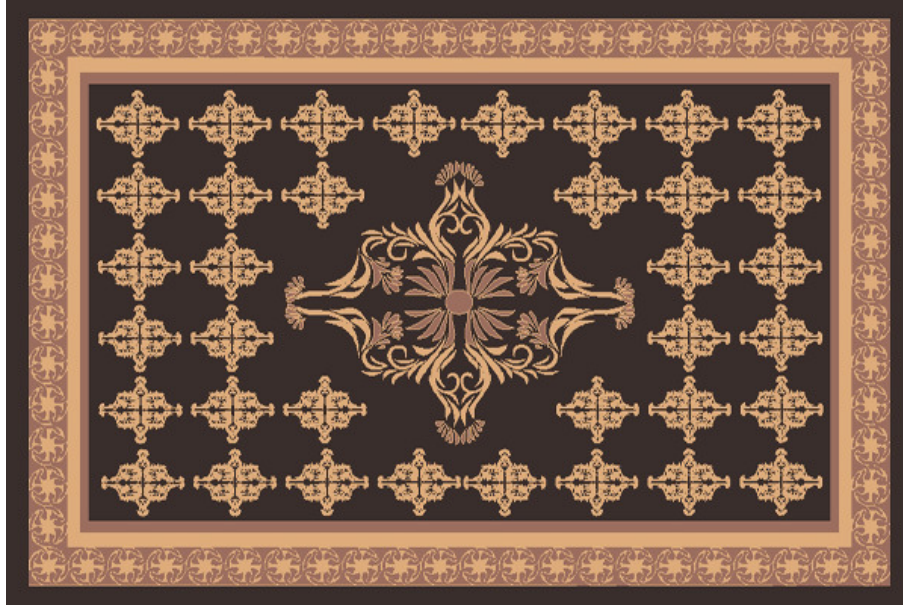

Designer Persian Mats

Designer Persian mats combine the classic look of an upscale Contemporary rug with the function and durability of a high performance entrance mat.

Use these designer floor mats just like any traditional floor mat in: upscale entrances, reception areas, offices, hotels, office building lobbies, and any other indoor location with heavy foot traffic needing floor mat protection.

These designer mats are sure to bring added decoration in any location.

- 24oz of twisted nylon fiber / square yard; 3/8" thick
- Heavy-duty, slip-resistant rubber backing

Item No: OPD

Standard Sizes (Approximate)